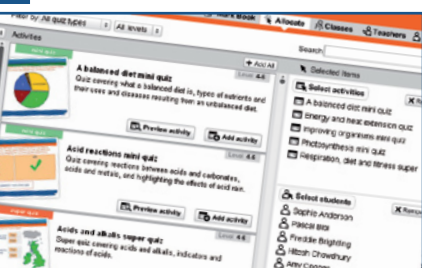

Save hours of preparation and marking time across departments

The wealth of ready-to-set, interactive self-marking quizzes saves you and your colleagues hours of time needed to prepare and mark assessments, and the consistent format across subjects makes it easy to promote use and best practice throughout the whole school.

The MyWorks Suite includes thousands of online quizzes covering KS3+GCSE Science, KS3+KS4 Maths, KS3 English, KS3+KS4 French, KS3 Spanish, KS3 German, KS3+KS4 ICT, KS3 Geography, KS4 Business Studies, KS4 PE, KS4 Citizenship, KS4 History, KS3 D&T, KS3 RS, KS3 Art, KS3 Music, KS3 Drama and KS3 PSHE

Call us today on **0845 0 300 400** to arrange a free personal demonstration