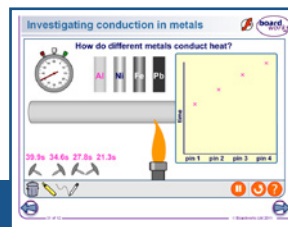

GCSE Science for 2011

Boardworks GCSE Science resources have been updated in line with the new 2011 specifications for the AQA Science A, OCR Gateway, OCR 21st Century Science and Edexcel exam board syllabuses. Call us today on **0845 0 300 400** to find out more or request a free demonstration.