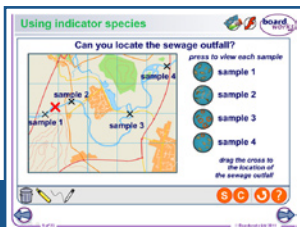

GCSE Science for 2011

Boardworks GCSE Science resources have been updated in line with the new 2011 specifications for the AQA Science A, OCR Gateway, OCR 21st Century Science and Edexcel exam board syllabuses. Call us today on **0845 0 300 400** to find out more or request a free demonstration.